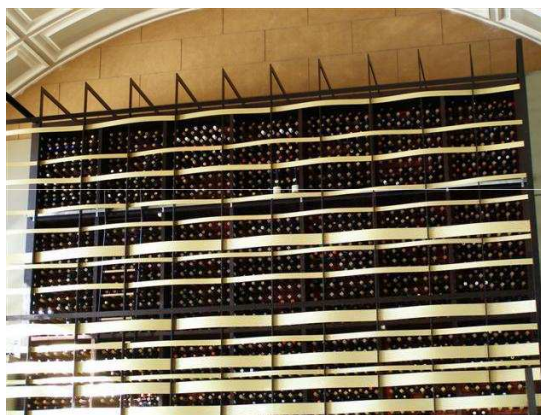

CUSTOM WINE RACK – PROJECT Adelaide SA

THE BUSINESS

1) Adelaide's newest addition to Skycity Casino is the North restaurant which is contemporary and stylish. North brings together the very best of South Australia's wine and produce, to create an innovative and memorable dining experience, in a relaxed and informal setting.

THE IDEA

2) Create an aesthetically appealing wine storage and display area which utilises available wall space as efficiently as possible.

THE SOLUTION

3) Our wine racks provided all the required objectives with great aesthetics, good use of available wall space and with 110 bottle storage per M2, Bordex are the most space saving wine rack units in the world.

Made from quality hardwood plantation timber and baked enamel steel, every Bordex wine rack is manufactured to the highest standard.

THE INVESTMENT

4) 8 Pockets High 800mm x 6 Pockets Wide 610mm x (21 modules) = Total Bottle Storage 1008. RRP = AU\$4,233 (4.20 per pocket)